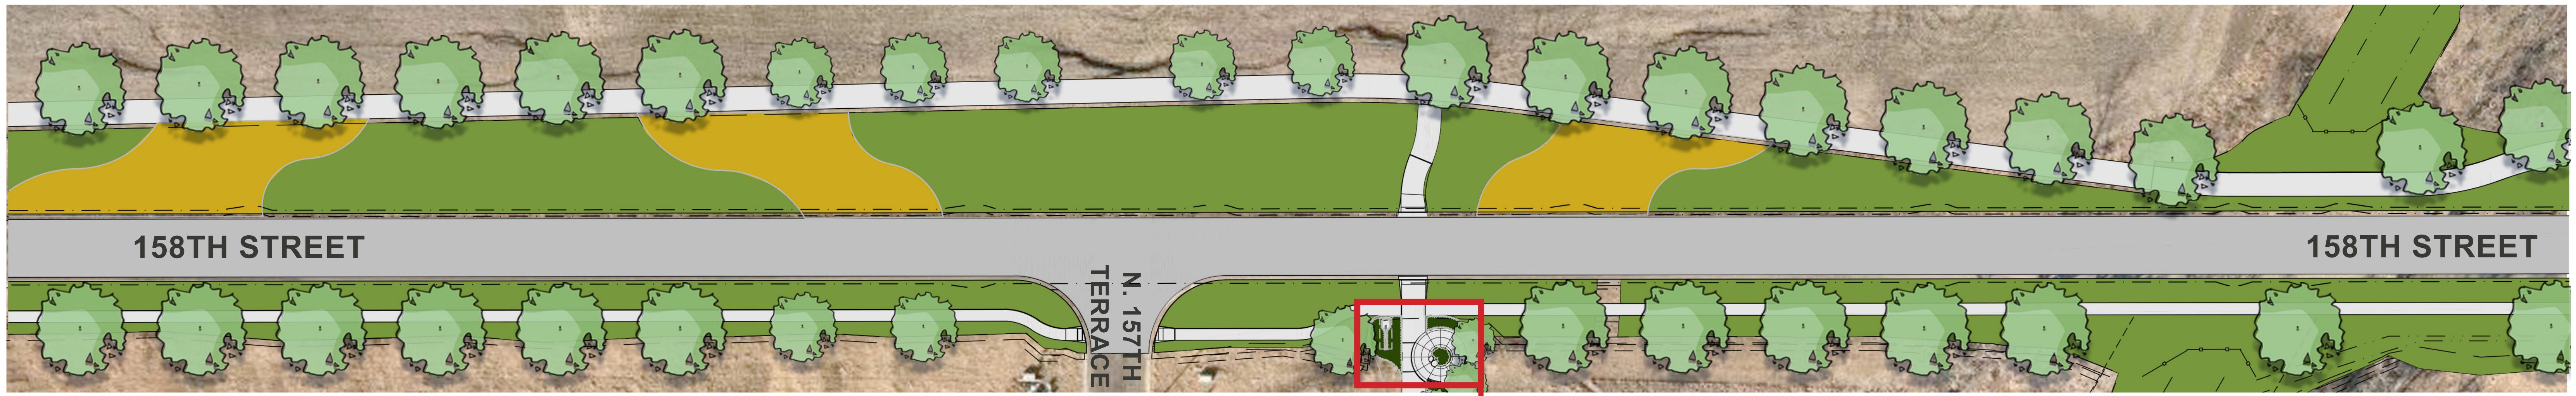

JOHN PAIR MAPLE

JOHN PAIR MAPLE