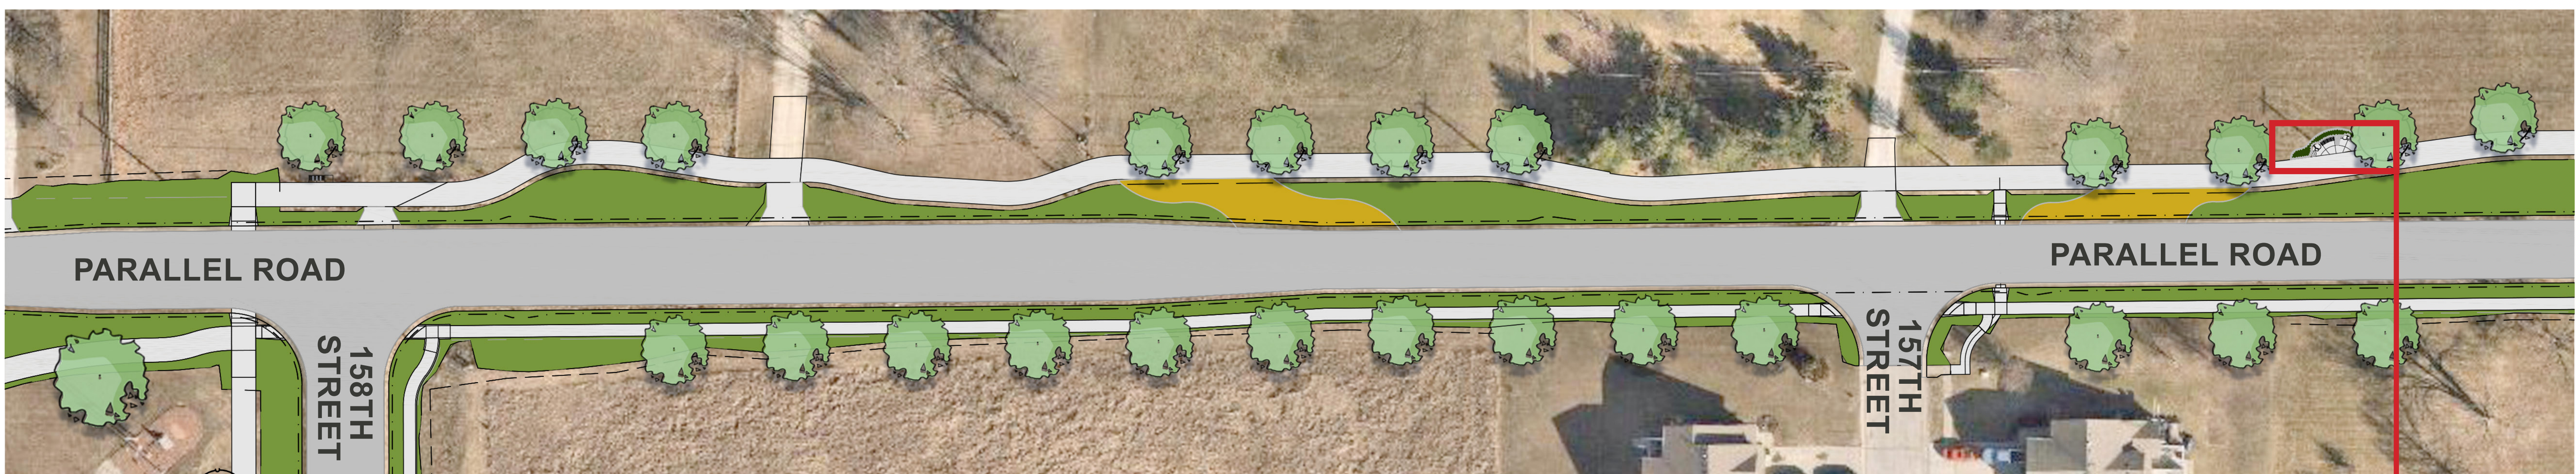

TRAIL REST AREA

**GREENSPIRE
LINDEN**

**JOHN PAIR
MAPLE**

**FRONTIER
ELM**

TRAIL REST AREA

**BLOODGOOD
PLANETREE**

**JOHN PAIR
MAPLE**

**FRONTIER
ELM**

**GREENSPIRE
LINDEN**

TRAIL REST AREA

BASEHOR 158TH STREET & PARALLEL ROAD IMPROVEMENTS

Basehor, Kansas

01/01/2024 / Olsson Project Number: 023-03824

olsson studio

1814 Main Street / Kansas City, MO 64108
 O 816.842.8844 / olsson.com

LONDON PLANETREE

JOHN PAIR MAPLE

LONDON PLANETREE

JOHN PAIR MAPLE

GREEN VASE ZELKOVA

JOHN PAIR MAPLE

BASEHOR 158TH STREET & PARALLEL ROAD IMPROVEMENTS

Basehor, Kansas